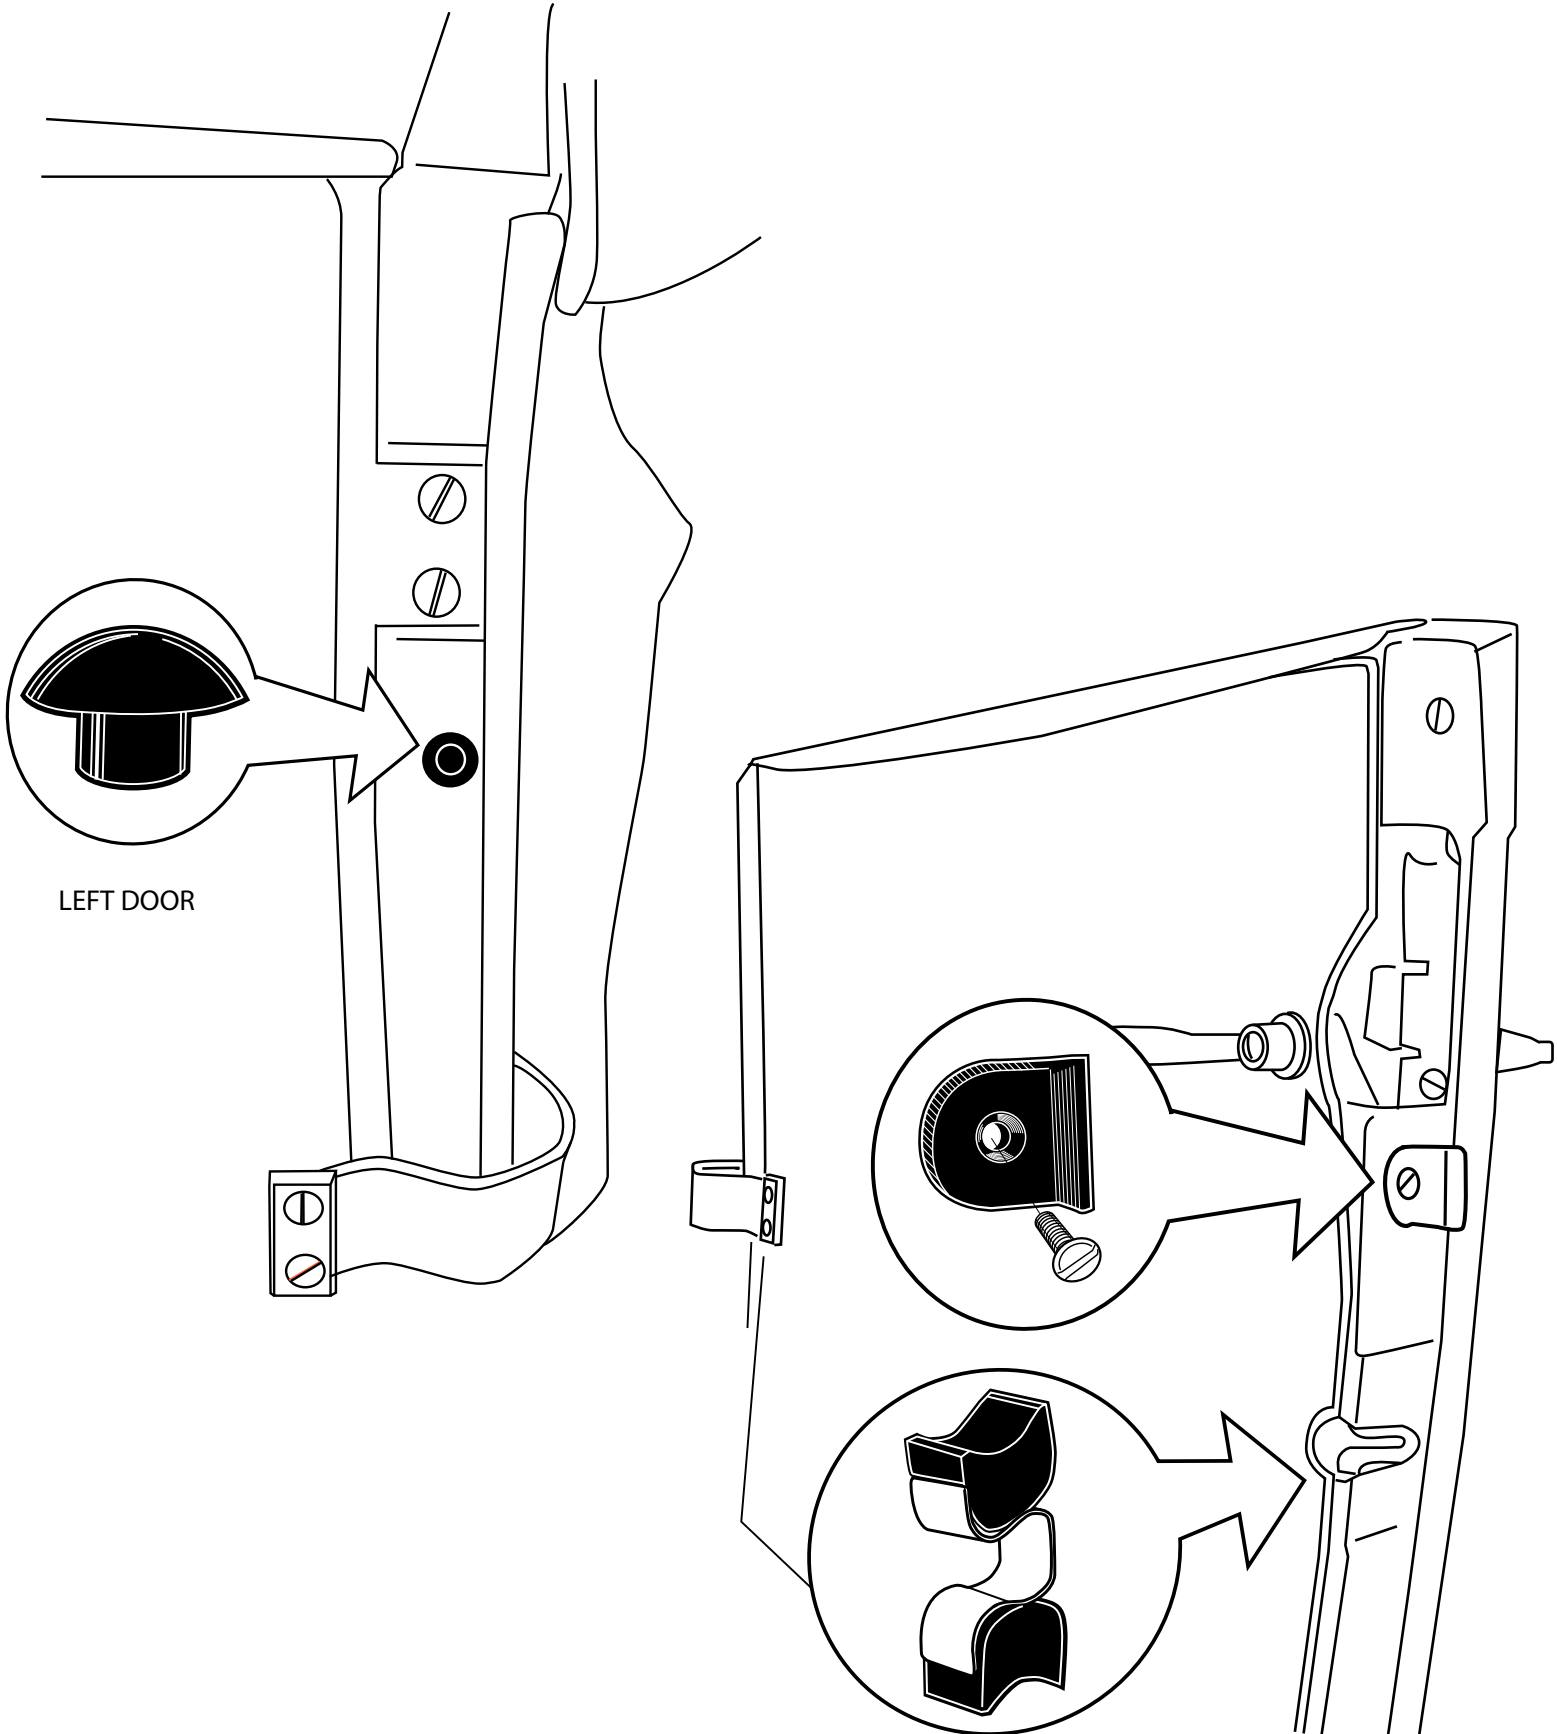

A-702610-ES 1928-29 ROADSTER

LEFT DOOR

10/32 X 5/8 PAN HEAD MACHINE SCREW